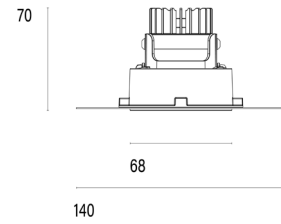

101 06 002103.022

Model

Name	Mono 060 Trimless Type 1 Recessed Downlighter
Finish	Structured Black
Area	Indoor

System

Power (Luminaire)	6.8W
Power (System)	8W
Voltage	240V-AC
Optics	Rotationally Symmetrical Direct 25°
Colour Temperature	3000°K
Luminous Flux	642lm
TM30	Rf95 Rg103
CRI	Ra98
Lumen Maintenance	L90 B10 50000hrs
Chromacity	<3 McAdam Step Ellipse
Articulation	Fixed
Cut-Out	Round 85mm x 100mm Depth
Ingress Protection	IP44
Control Device	Remote Phase DIM (Included)
Class	III